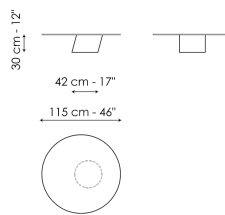

Data sheet

Pisa Ø60 - version with top

Width: 60cm

Depth: 60cm

Height: 46cm

Pisa Ø95 - version with top

Width: 95cm

Depth: 95cm

Height: 30cm

Pisa Ø115 - version with top

Width: 115cm

Depth: 115cm

Height: 30cm

Pisa high - monolith version

Width: 30cm

Depth: 43cm

Height: 45cm

Pisa medium - monolith version

Width: 60cm

Depth: 72cm

Height: 38cm

Pisa low - monolith version

Width: 42cm

Depth: 52cm