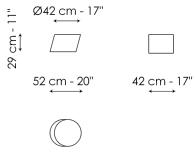

Data sheet

Pisa Ø60 - version with top

Width: 60cm

Depth: 60cm

Height: 46cm

Pisa Ø95 - version with top

Width: 95cm

Depth: 95cm

Height: 30cm

Pisa Ø115 - version with top

Width: 115cm

Depth: 115cm

Height: 30cm

Pisa high - monolith version

Width: 30cm

Depth: 43cm

Height: 45cm

Pisa medium - monolith version

Width: 60cm

Depth: 72cm

Height: 38cm

Pisa low - monolith version

Width: 42cm

Depth: 52cm

Height: 29cm

Top - Version with top

Transparent Glass

Glass
Bronzed

Glass
Smoked

Ceramic

Mat ceramic
Ardesia grey

Glossy ceramic
Calacatta