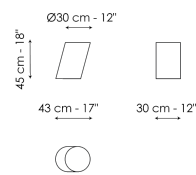

Data sheet

Pisa Ø60 - version with top

Width: 60cm

Depth: 60cm

Height: 46cm

Pisa Ø95 - version with top

Width: 95cm

Depth: 95cm

Height: 30cm

Pisa Ø115 - version with top

Width: 115cm

Depth: 115cm

Height: 30cm

Pisa high - monolith version

Width: 30cm

Depth: 43cm

Height: 45cm

Pisa medium - monolith version

Width: 60cm

Depth: 72cm

Height: 38cm

Pisa low - monolith version

Width: 42cm

Depth: 52cm