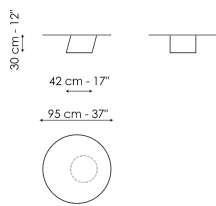

Data sheet

Pisa Ø60 - version with top

Width: 60cm

Depth: 60cm

Height: 46cm

Pisa Ø95 - version with top

Width: 95cm

Depth: 95cm

Height: 30cm

Pisa Ø115 - version with top

Width: 115cm

Depth: 115cm

Height: 30cm

Pisa high - monolith version

Width: 30cm

Depth: 43cm

Height: 45cm

Pisa medium - monolith version

Width: 60cm

Depth: 72cm

Height: 38cm

Pisa low - monolith version

Width: 42cm

Depth: 52cm