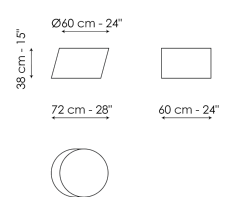

Data sheet

Pisa Ø60 - version with top

Width: 60cm

Depth: 60cm

Height: 46cm

Pisa Ø95 - version with top

Width: 95cm

Depth: 95cm

Height: 30cm

Pisa Ø115 - version with top

Width: 115cm

Depth: 115cm

Height: 30cm

Pisa high - monolith version

Width: 30cm

Depth: 43cm

Height: 45cm

Pisa medium - monolith version

Width: 60cm

Depth: 72cm

Height: 38cm

Pisa low - monolith version

Width: 42cm

Depth: 52cm