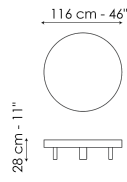

# Jazz

The Jazz coffee tables feature a formal linear design, which comes in a rectangular or round version. They have a spacious surface area that showcases the typical decorative objects featured in living rooms. Jazz coffee

**Data sheet**

**Jazz Ø96**  
 Width: 96cm  
 Depth: 96cm  
 Height: 28cm

**Jazz Ø116**  
 Width: 116cm  
 Depth: 116cm  
 Height: 28cm

**Jazz 160x90**  
 Width: 160cm  
 Depth: 90cm  
 Height: 28cm