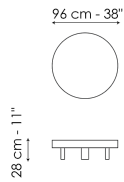

# Jazz

The Jazz coffee tables feature a formal linear design, which comes in a rectangular or round version. They have a spacious surface area that showcases the typical decorative objects featured in living rooms. Jazz coffee

**Data sheet**

**Jazz Ø96**  
 Width: 96cm  
 Depth: 96cm  
 Height: 28cm

**Jazz Ø116**  
 Width: 116cm  
 Depth: 116cm  
 Height: 28cm

**Jazz 160x90**  
 Width: 160cm  
 Depth: 90cm  
 Height: 28cm