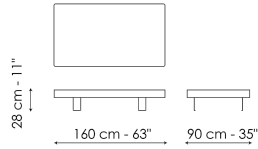

tables are almost at floor level, slightly raised on metal feet with a highly geometric shape. The imposing table top, available in glass or ceramic, is outlined by a metal edge which contrasts with the almost invisible base.

**Data sheet**

**Jazz Ø96**  
 Width: 96cm  
 Depth: 96cm  
 Height: 28cm

**Jazz Ø116**  
 Width: 116cm  
 Depth: 116cm  
 Height: 28cm

**Jazz 160x90**  
 Width: 160cm  
 Depth: 90cm  
 Height: 28cm