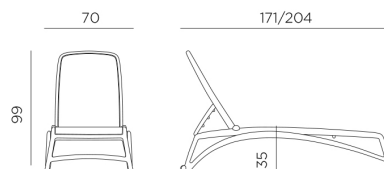

### Ref. 450

16

peso prodotto in kg  
weight of product in kg

20

2,788 m<sup>3</sup>

imballo con film - pz e volume in m<sup>3</sup>  
shrink-wrapped packing -  
pcs and volume in cbm

20 pz

pz su pallet  
pcs on pallet