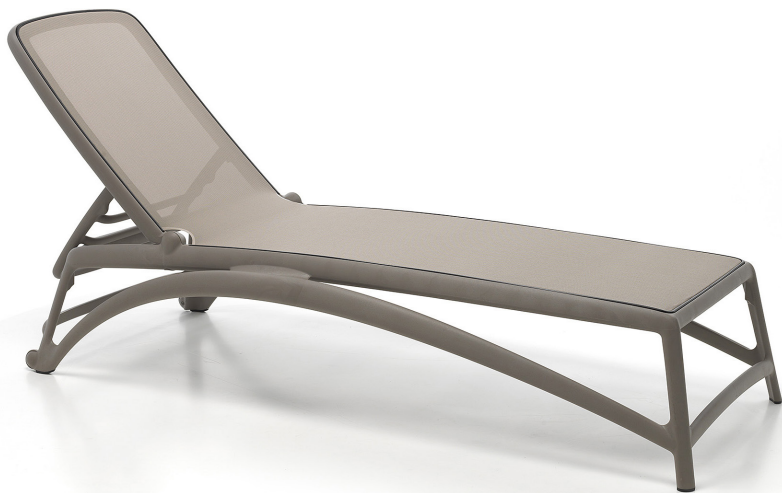

ATLANTICO

design Raffaello Galiotto