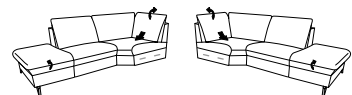

Composition 529 / 154
in 27 Eleganza mais

matching armchair 7169

Model plan 1178

the Wallfree function is available manually or electrically adjustable!

available in two seat heights: 45 cm and 47 cm. Indicated dimensions apply to seat height of 45 cm.

535 / 536 W/D/H: 107/107/83

end elements with integrated corner

561 / 562 W/D/H: 96/194/83
563 / 564 W/D/H: 96/204/83

- with storage space

571 / 572 W/D/H: 110/222/83
573 / 574 W/D/H: 110/232/83
575 / 576 W/D/H: 110/242/83
577 / 578 W/D/H: 110/252/83

- with storage space
- fold-up backrest on one side
- manual relax function on the short sides

581 / 582 W/D/H: 110/222/83 (112)
583 / 584 W/D/H: 110/232/83 (112)
585 / 586 W/D/H: 110/242/83 (112)
587 / 588 W/D/H: 110/252/83 (112)

end elements

- 1-seatfield
- wall-free-function manual or electric
- fold-up backrest
- with armrest adjustment

121 / 122 W/D/H: 77/97/112
123 / 124 W/D/H: 87/97/112
125 / 126 W/D/H: 97/97/112
127 / 128 W/D/H: 107/97/112