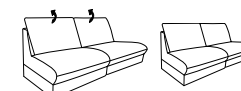

- 2-seatfields
- with or without fold-up backrest

316 W/D/H: 120/94/83 (112)
317 W/D/H: 140/94/83 (112)
318 W/D/H: 160/94/83 (112)
319 W/D/H: 180/94/83 (112)

footstools

302 W/D/H: 100/65/45

- with storage space and castors with brakes

303 W/D/H: 112/70/45