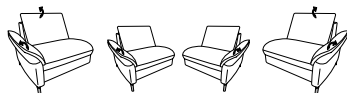

- 1-seatfield
- with or without fold-up backrest
- with armrest adjustment

321 / 322 W/D/H: 77/97/83 (112)
323 / 324 W/D/H: 87/97/83 (112)
325 / 326 W/D/H: 97/97/83 (112)
327 / 328 W/D/H: 107/97/83 (112)