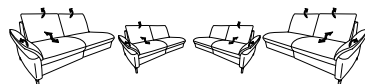

- with storage space
- fold-up backrest on one side
- manual relax function on the short sides

581 / 582 W/D/H: 110/222/83 (112)
583 / 584 W/D/H: 110/232/83 (112)
585 / 586 W/D/H: 110/242/83 (112)
587 / 588 W/D/H: 110/252/83 (112)

end elements

- 1-seatfield
- wall-free-function manual or electric
- fold-up backrest
- with armrest adjustment

121 / 122 W/D/H: 77/97/112
123 / 124 W/D/H: 87/97/112
125 / 126 W/D/H: 97/97/112
127 / 128 W/D/H: 107/97/112