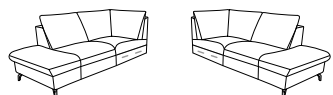

Composition 529 / 154
in 27 Eleganza mais

matching armchair 7169

Model plan 1178

the Wallfree function is available manually or electrically adjustable!

available in two seat heights: 45 cm and 47 cm. Indicated dimensions apply to seat height of 45 cm.

corner elements

- pointed corner
- also available dismantlable (=variant 532)

531 W/D/H: 93/93/83

- corner element

534 W/D/H: 107/107/83

- corner element
- fold-up backrest on one side
- with relaxfunction

535 / 536 W/D/H: 107/107/83

end elements with integrated corner

561 / 562 W/D/H: 96/194/83
563 / 564 W/D/H: 96/204/83

- with storage space

571 / 572 W/D/H: 110/222/83
573 / 574 W/D/H: 110/232/83
575 / 576 W/D/H: 110/242/83
577 / 578 W/D/H: 110/252/83

- with storage space
- fold-up backrest on one side
- manual relax function on the short sides

581 / 582 W/D/H: 110/222/83 (112)
583 / 584 W/D/H: 110/232/83 (112)
585 / 586 W/D/H: 110/242/83 (112)
587 / 588 W/D/H: 110/252/83 (112)