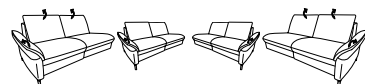

end elements

- 1-seatfield
- wall-free-function manual or electric
- fold-up backrest
- with armrest adjustment

121 / 122 W/D/H: 77/97/112
123 / 124 W/D/H: 87/97/112
125 / 126 W/D/H: 97/97/112
127 / 128 W/D/H: 107/97/112

- 2-seatfields
- wall-free-function manual or electric in the outer seat
- fold-up backrest in the outer seat or in both seats
- with armrest adjustment

141 / 142 W/D/H: 137/97/112
143 / 144 W/D/H: 157/97/112
145 / 146 W/D/H: 177/97/112
147 / 148 W/D/H: 197/97/112

- 2-seatfields
- wall-free-function manual or electric
- fold-up backrest
- with armrest adjustment

151 / 152 W/D/H: 137/97/112
153 / 154 W/D/H: 157/97/112
155 / 156 W/D/H: 177/97/112
157 / 158 W/D/H: 197/97/112

- 1-seatfield
- with or without fold-up backrest
- with armrest adjustment

321 / 322 W/D/H: 77/97/83 (112)
323 / 324 W/D/H: 87/97/83 (112)
325 / 326 W/D/H: 97/97/83 (112)
327 / 328 W/D/H: 107/97/83 (112)