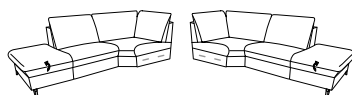

Composition 529 / 154
in 27 Eleganza mais

matching armchair 7169

Model plan 1178

the Wallfree function is available manually or electrically adjustable!

available in two seat heights: 45 cm and 47 cm. Indicated dimensions apply to seat height of 45 cm.

corner elements

- pointed corner
- also available dismantlable (=variant 532)

531 W/D/H: 93/93/83

- corner element

534 W/D/H: 107/107/83

- corner element
- fold-up backrest on one side
- with relaxfunction

535 / 536 W/D/H: 107/107/83

end elements with integrated corner

561 / 562 W/D/H: 96/194/83
563 / 564 W/D/H: 96/204/83

- with storage space

571 / 572 W/D/H: 110/222/83
573 / 574 W/D/H: 110/232/83
575 / 576 W/D/H: 110/242/83
577 / 578 W/D/H: 110/252/83

- with storage space
- fold-up backrest on one side
- manual relax function on the short sides

581 / 582 W/D/H: 110/222/83 (112)
583 / 584 W/D/H: 110/232/83 (112)
585 / 586 W/D/H: 110/242/83 (112)
587 / 588 W/D/H: 110/252/83 (112)