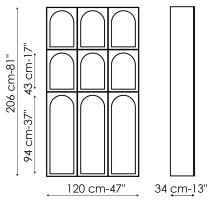

Data sheet

Combination 1
 Width: 120cm
 Depth: 34cm
 Height: 206cm

Combination 2
 Width: 120cm
 Depth: 34cm
 Height: 206cm

Combination 3
 Width: 120cm
 Depth: 34cm
 Height: 206cm

Combination 4
 Width: 120cm
 Depth: 34cm
 Height: 206cm

Combination 5
 Width: 120cm
 Depth: 34cm
 Height: 206cm

Combination 6
 Width: 120cm
 Depth: 34cm
 Height: 206cm

Front

Wood

Lacquered wood
 Mat white

Side and inside

Wood

Lacquered wood
 Mat anthracite grey