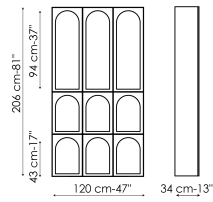

Data sheet

Combination 1
 Width: 120cm
 Depth: 34cm
 Height: 206cm

Combination 2
 Width: 120cm
 Depth: 34cm
 Height: 206cm

Combination 3
 Width: 120cm
 Depth: 34cm
 Height: 206cm

Combination 4
 Width: 120cm
 Depth: 34cm
 Height: 206cm

Combination 5
 Width: 120cm
 Depth: 34cm
 Height: 206cm

Combination 6
 Width: 120cm
 Depth: 34cm
 Height: 206cm

Front

Wood

Lacquered wood
 Mat white

Side and inside

Wood

Lacquered wood
 Mat anthracite grey