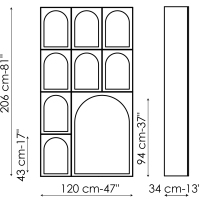

Data sheet

Combination 1
 Width: 120cm
 Depth: 34cm
 Height: 206cm

Combination 2
 Width: 120cm
 Depth: 34cm
 Height: 206cm

Combination 3
 Width: 120cm
 Depth: 34cm
 Height: 206cm

Combination 4
 Width: 120cm
 Depth: 34cm
 Height: 206cm

Combination 5
 Width: 120cm
 Depth: 34cm
 Height: 206cm

Combination 6
 Width: 120cm
 Depth: 34cm
 Height: 206cm

Front

Wood

Lacquered wood
 Mat white

Side and inside

Wood

Lacquered wood
 Mat anthracite grey