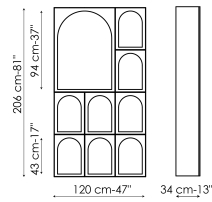

Data sheet

Combination 1
 Width: 120cm
 Depth: 34cm
 Height: 206cm

Combination 2
 Width: 120cm
 Depth: 34cm
 Height: 206cm

Combination 3
 Width: 120cm
 Depth: 34cm
 Height: 206cm

Combination 4
 Width: 120cm
 Depth: 34cm
 Height: 206cm

Combination 5
 Width: 120cm
 Depth: 34cm
 Height: 206cm

Combination 6
 Width: 120cm
 Depth: 34cm
 Height: 206cm

Front

Wood

Lacquered wood
 Mat white

Side and inside

Wood

Lacquered wood
 Mat anthracite grey