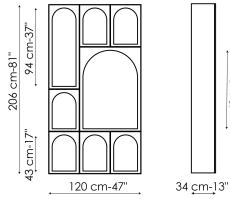

Data sheet

Combination 1
 Width: 120cm
 Depth: 34cm
 Height: 206cm

Combination 2
 Width: 120cm
 Depth: 34cm
 Height: 206cm

Combination 3
 Width: 120cm
 Depth: 34cm
 Height: 206cm

Combination 4
 Width: 120cm
 Depth: 34cm
 Height: 206cm

Combination 5
 Width: 120cm
 Depth: 34cm
 Height: 206cm

Combination 6
 Width: 120cm
 Depth: 34cm
 Height: 206cm

Front

Wood

Lacquered wood
 Mat white

Side and inside

Wood

Lacquered wood
 Mat anthracite grey