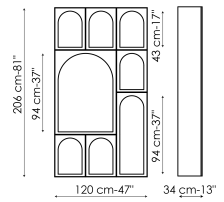

Data sheet

Combination 1
 Width: 120cm
 Depth: 34cm
 Height: 206cm

Combination 2
 Width: 120cm
 Depth: 34cm
 Height: 206cm

Combination 3
 Width: 120cm
 Depth: 34cm
 Height: 206cm

Combination 4
 Width: 120cm
 Depth: 34cm
 Height: 206cm

Combination 5
 Width: 120cm
 Depth: 34cm
 Height: 206cm

Combination 6
 Width: 120cm
 Depth: 34cm
 Height: 206cm

Front

Wood

Lacquered wood
 Mat white

Side and inside

Wood

Lacquered wood
 Mat anthracite grey